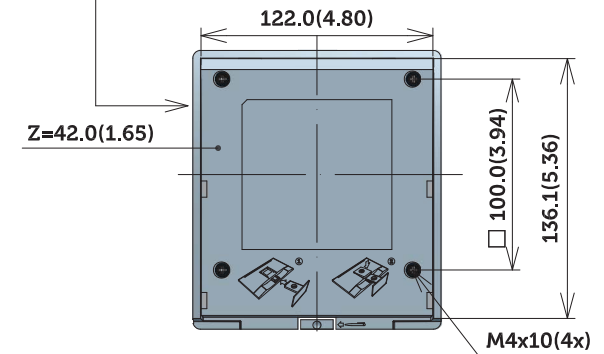

SE1918HV Outline Dimension

Unit : mm(inch)
 Dimension : Nominal
 Drawing : Not to scale

SE2018HV/SE2018HR Outline Dimension

Unit : mm(inch)
 Dimension : Nominal
 Drawing : Not to scale

SE2218HV Outline Dimension

Unit : mm(inch)
 Dimension : Nominal
 Drawing : Not to scale