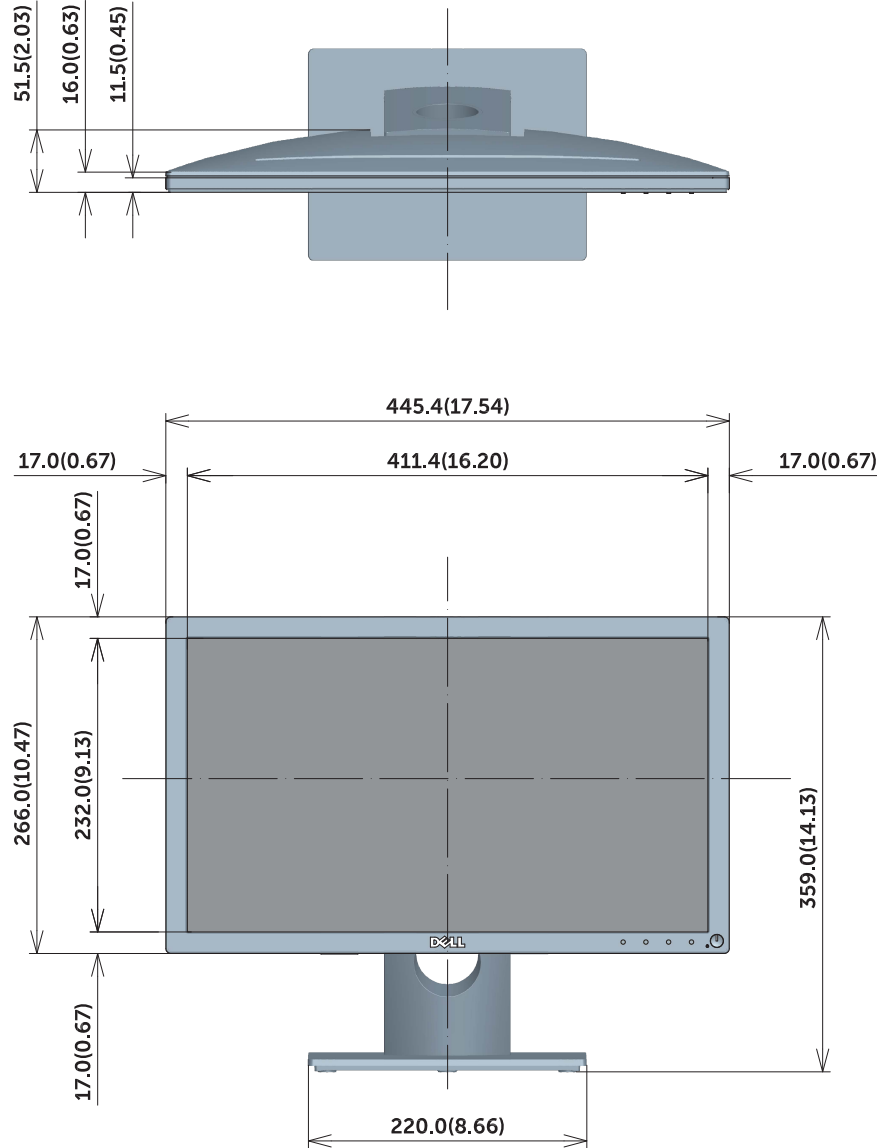

SE1918HV Outline Dimension

Unit : mm(inch)
 Dimension : Nominal
 Drawing : Not to scale

SE2018HV/SE2018HR Outline Dimension

Unit : mm(inch)
 Dimension : Nominal
 Drawing : Not to scale

SE2218HV Outline Dimension

Unit : mm(inch)
 Dimension : Nominal
 Drawing : Not to scale